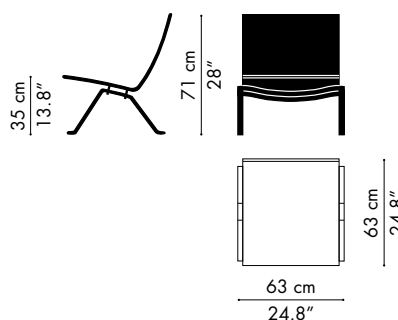

PK22

PRICELIST
EURO EXCL. VAT

FRITZ HANSEN